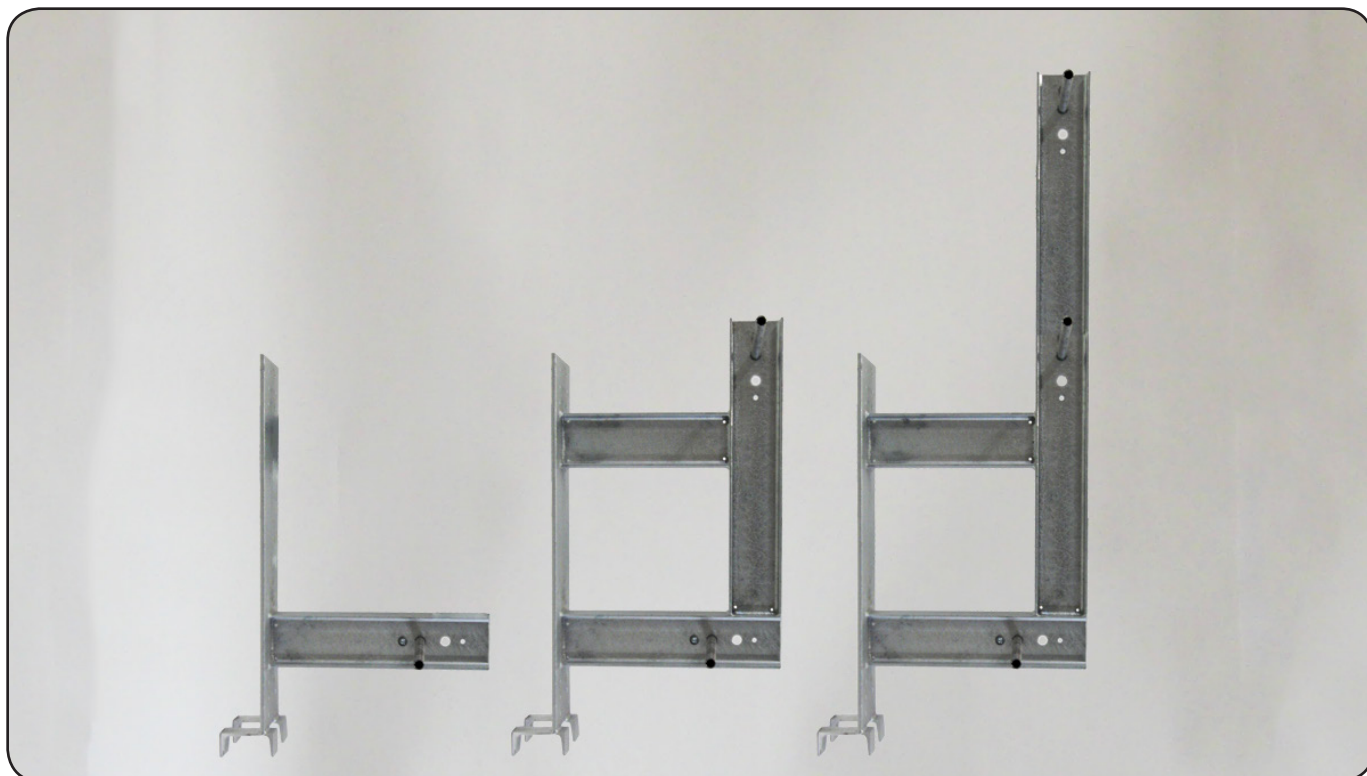

## Claustra Carrier Systems

These are our carrier systems for Claustra capsules. They are available in variants ranging from single to triple. These are included in the maritime system.

### Technical Data

Weight per carrier (depending on the carrier variant)	approx. 17,5 kg / 29 kg / 35 kg
Carrier material	Galvanized steel
Dimensions in mm (W x H x D depending on the carrier variant):	
Single carrier	600 x 850 x 160
Double carrier	600 x 940 x 160
Triple carrier	600 x 1540 x 160